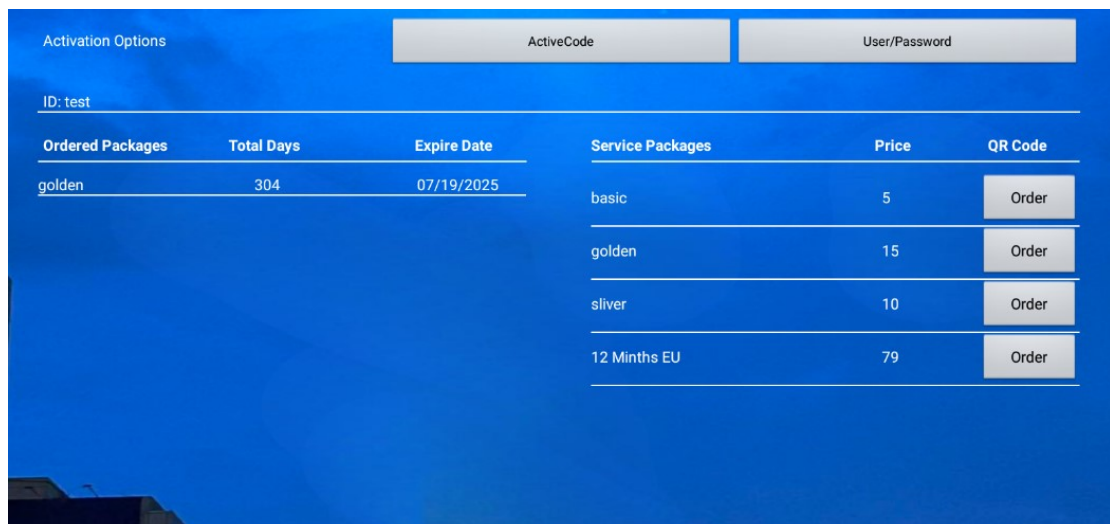

## 4.2 User Account

Click Service Profile Button

Click Order button