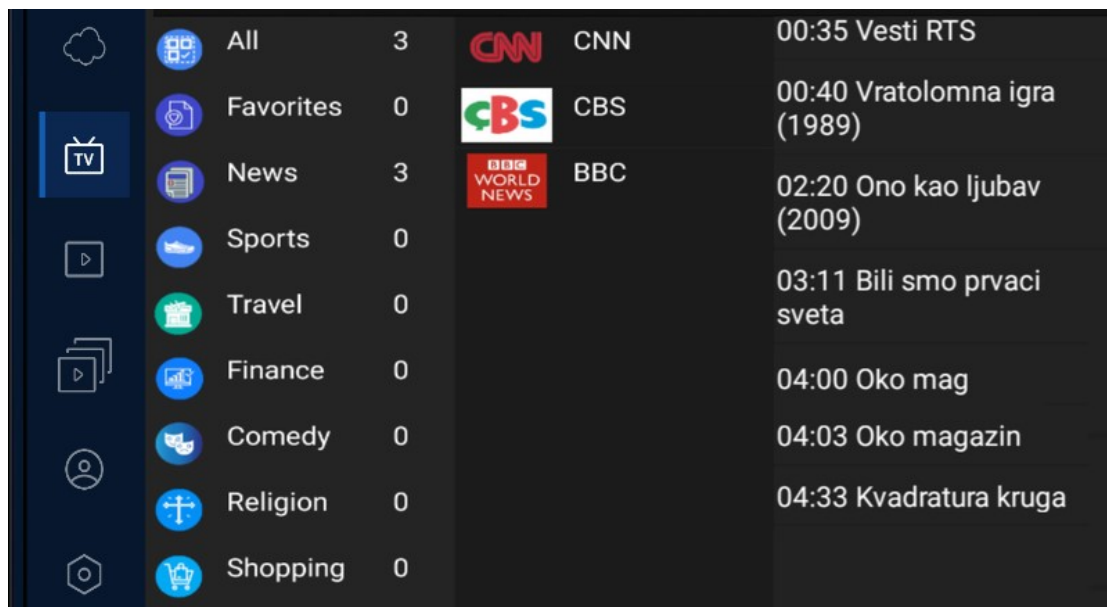

# 1 Overview

**Ezserver Browser** is an Android native player that explores services and plays channels, movies and series from Ezserver Cloud with user authentication.