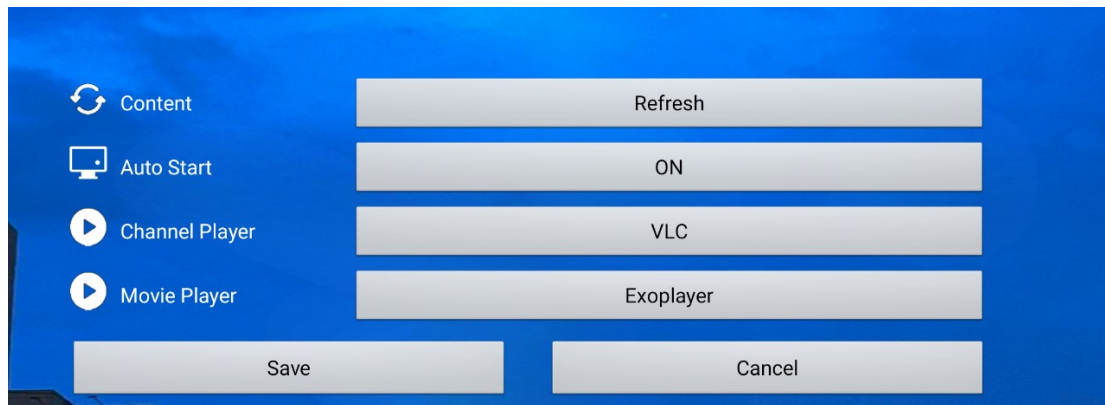

4.1 Setting

Content Refresh:

- Download new content from Ezserver.

Auto Start:

- ON: **automatically** starts App after android starts within 30 seconds.

Channel Player:

- Switch video player by VLC and Exo Player.

Movie Player:

- Switch video player by VLC and Exo Player.