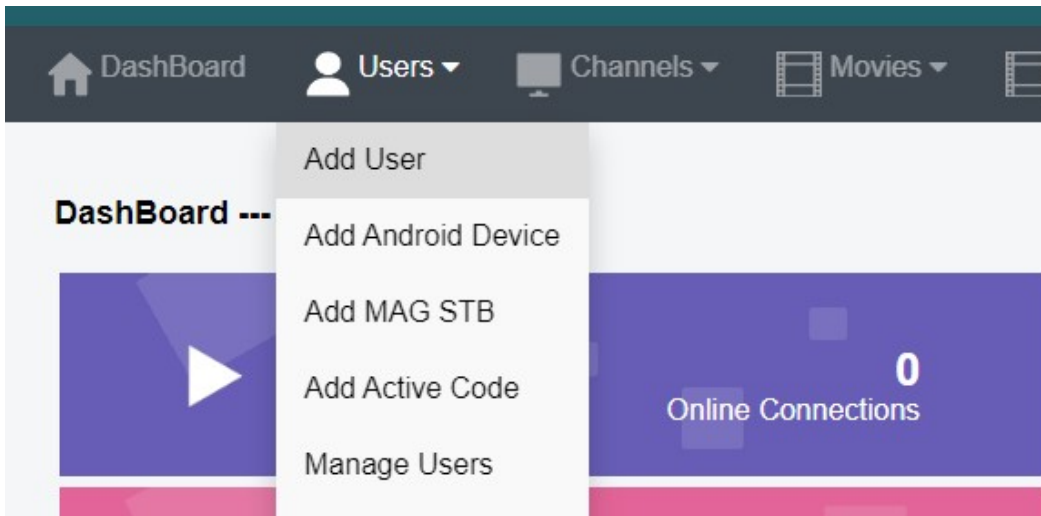

- Click “Add User” and Input User name / password

New User

User at	18	User Name	test
Password	1234	Rating Password	7402473116
Group	basic	Level	User
Expired Time	1 month	Connection Limit	1
IP	____	MAC ID	____