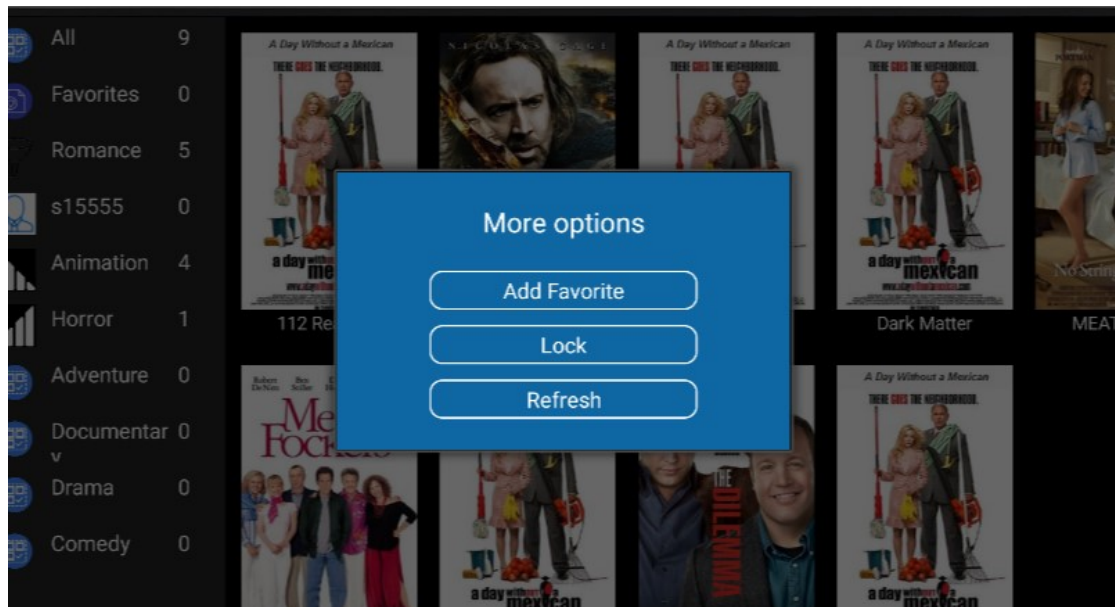

### Content Control

- Hold the OK button or press Touch to open the More options dialog for Favorite and content control features