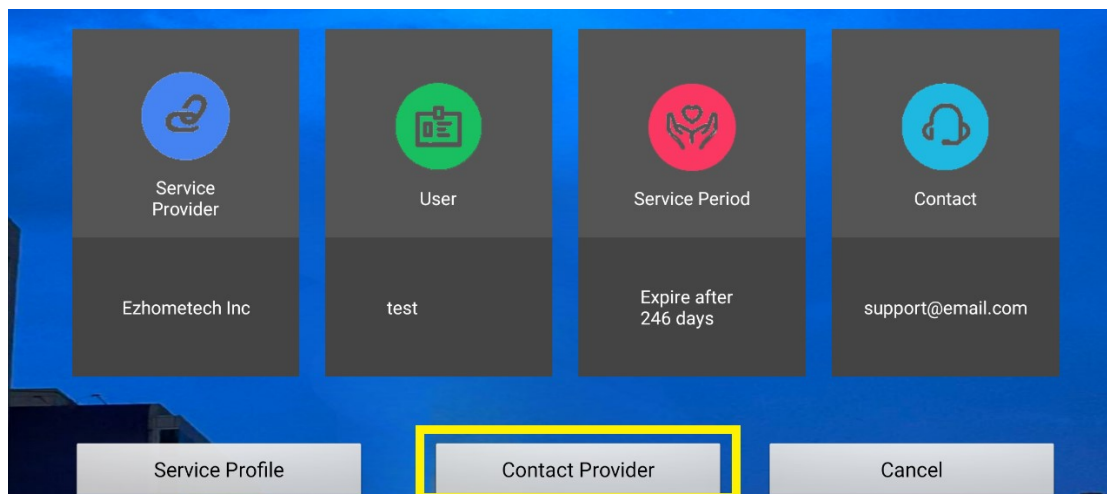

### Movie Player:

- Switch video player by VLC and Exo Player.

## 4.2 User Account

Click Service Profile Button

Click Order button

### Buy service package via QRCode

After order, user click “Contact Provider” to write one email to Service Provider.