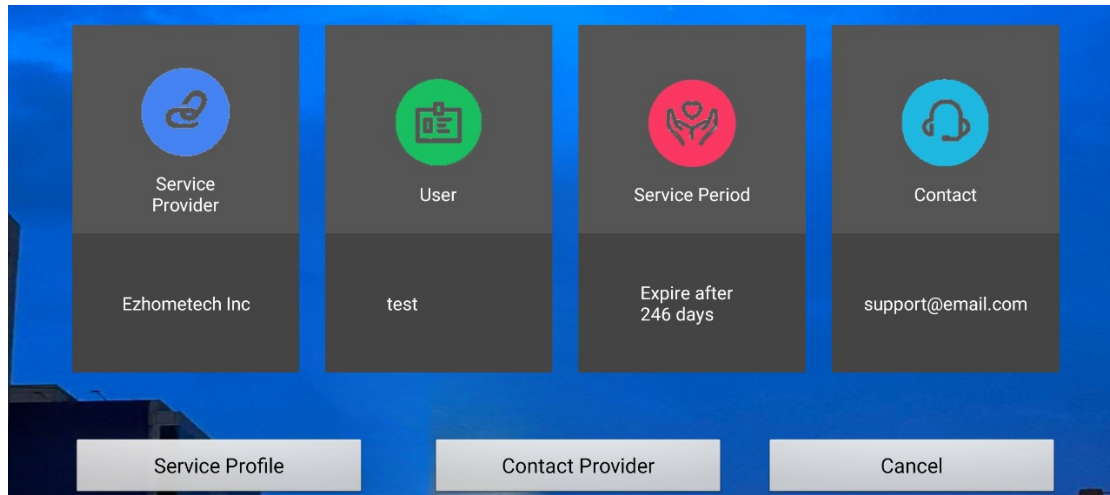

### Channel Player:

- Switch video player by VLC and Exo Player.

### Movie Player:

- Switch video player by VLC and Exo Player.

## 4.2 User Account

Click Service Profile Button

Click Order button