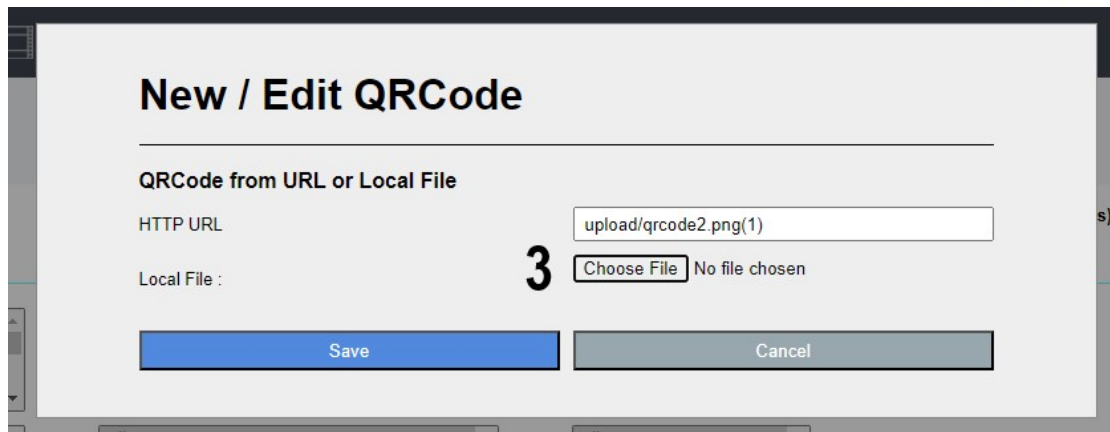

2.4 Submit Service URL

2.4.1 API Port setting:

Login Panel and Click Setting menu. Set API Port to 17000 for Player connection.