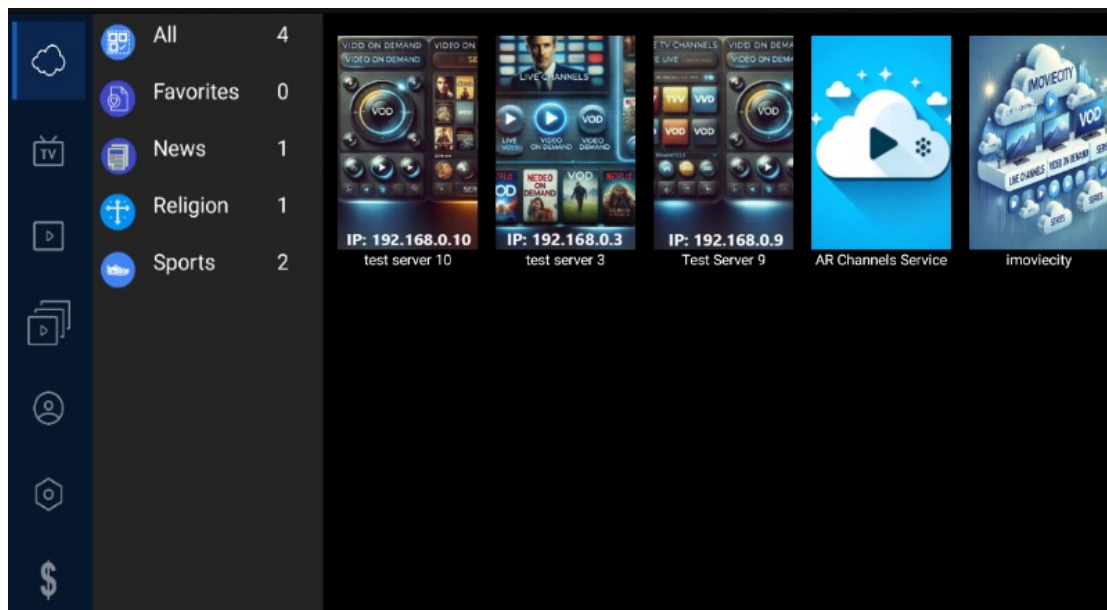

# 1 Overview

**Ezserver Browser** is an Android native player that explores services and plays channels, movies and series from Ezserver Cloud with user authentication.